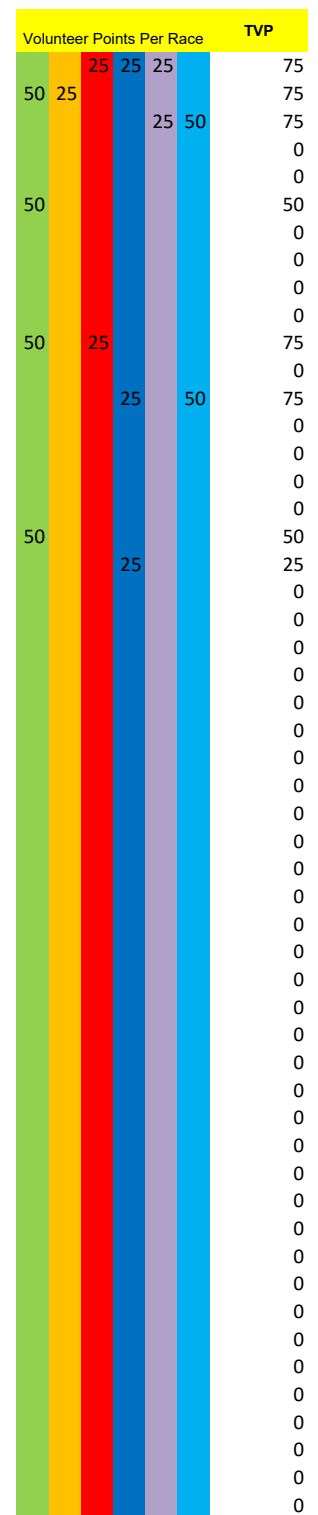

Points Ranking	Driver of Record	Veh #	Class	Battle at Primm	Ridgecrest	Caliente	Midnight Special	SNORE 250	Rage at the River	Volunteer Points	All races	Same Class	Worst throw out	Total
1	Ward, Michael "Bud"	1673	1600 Class	811	747	625	744	647	905	75	300	100	-625	4329
2	Padilla, Fernie	1632	1600 Class	730	545	791	460	751	799	75	300	100	-460	4091
3	Madison, Robbie	1641	1600 Class	560	575	605	365	585	657	75	300	100	-365	3457
4	Freeman, Ken	1601	1600 Class	525	687	565	692	707	0	0	100	100	0	3276
5	Morgan, Wheeler	1624	1600 Class	514	540	395	450	575	777	0	300	100	-395	3256
6	Dean, James	1621	1600 Class	402	565	645	480	469	647	50	300	100	-402	3256
7	Boyer, Kevin	1654	1600 Class	590	546	457	365	0	637	0	100	100	0	2695
8	Kajioka, Dean	1661	1600 Class	545	355	575	480	0	627	0	100	100	0	2682
9	Hendrickson, Robby	1647	1600 Class	585	0	585	0	400	621	0	0	0	0	2191
10	Davidson, Jr., Kurt	1620	1600 Class	520	555	595	365	0	0	0	0	0	0	2035
11	Bruner, Jeff	1639	1600 Class	580	0	705	0	0	662	75	0	0	0	2022
12	Alsup, Mitchell	1606	1600 Class	0	0	450	365	455	737	0	0	0	0	2007
13	Clinkenbeard, Jack	1609	1600 Class	0	605	0	640	0	687	75	0	0	0	2007
14	Dean, Eric	1686	1600 Class	0	645	0	0	625	717	0	0	0	0	1987
15	Knecht, Lucas	1666	1600 Class	630	585	0	0	0	697	0	0	0	0	1912
16	Geer, Curt	1634	1600 Class	676	0	0	0	0	839	0	0	0	0	1515
17	Rodriguez, Lorenzo	1690	1600 Class	340	0	0	680	0	426	0	0	0	0	1446
18	Robinson, Richard	1667	1600 Class	650	0	0	0	0	672	50	0	0	0	1372
19	Boyer, Rick	1616	1600 Class	690	0	0	620	0	0	25	0	0	0	1335
20	Meyers, Brian	1631	1600 Class	0	625	0	365	0	295	0	0	0	0	1285
21	Valenzuela, Javier	1610	1600 Class	517	0	0	0	0	757	0	0	0	0	1274
22	Winter, Hank	1608	1600 Class	535	0	665	0	0	0	0	0	0	0	1200
23	Brister, Mathew	1675	1600 Class	570	0	0	0	0	618	0	0	0	0	1188
24	Arner, Jason	1637	1600 Class	0	0	0	470	0	652	0	0	0	0	1122
25	Malcolm, Johnny	1688	1600 Class	0	420	0	0	0	682	0	0	0	0	1102
26	Maurin, Eddy	1605	1600 Class	0	0	0	440	0	624	0	0	0	0	1064
27	Hamilton, Aaron	1683	1600 Class	0	530	0	0	0	488	0	0	0	0	1018
28	Everett, Brandon	1657	1600 Class	408	0	0	0	0	509	0	0	0	0	917
29	Archibald, Rob	1604	1600 Class	398	0	0	0	0	429	0	0	0	0	827
30	Renfro, Doug	1698	1600 Class	390	0	0	0	0	435	0	0	0	0	825
31	Kennedy, Lj	1691	1600 Class	0	0	0	0	0	727	0	0	0	0	727
32	Fogle, Chris	1620	1600 Class	0	0	0	0	0	692	0	0	0	0	692
33	Jimenez, George	1630	1600 Class	0	0	0	0	0	677	0	0	0	0	677
34	Sheetz, Eric	1625	1600 Class	0	0	0	0	0	667	0	0	0	0	667
35	Coleman, Jason	1623	1600 Class	0	0	0	0	0	642	0	0	0	0	642
36	McMullen, Danielle	1664	1600 Class	0	0	0	0	0	632	0	0	0	0	632
37	Viola, Vince	1685	1600 Class	620	0	0	0	0	0	0	0	0	0	620
38	Burns, Johnny	1629	1600 Class	610	0	0	0	0	0	0	0	0	0	610
39	Cole, Mike	1605	1600 Class	0	0	0	0	605	0	0	0	0	0	605
40	Mc Millin, Luke	1683	1600 Class	600	0	0	0	0	0	0	0	0	0	600
41	Poole, Jordan	1603	1600 Class	575	0	0	0	0	0	0	0	0	0	575
42	Harvey, Mike	1612	1600 Class	565	0	0	0	0	0	0	0	0	0	565
43	Brenner, Michael	1679	1600 Class	555	0	0	0	0	0	0	0	0	0	555
44	Whitehead, Brandon	1672	1600 Class	550	0	0	0	0	0	0	0	0	0	550
45	Burnworth, Jonny	1686	1600 Class	540	0	0	0	0	0	0	0	0	0	540
46	Davidson, Jacob	1602	1600 Class	530	0	0	0	0	0	0	0	0	0	530
47	Kitterman, Nellie	1691	1600 Class	0	525	0	0	0	0	0	0	0	0	525
48	Neal, Andrew	1614	1600 Class	0	0	0	0	0	521	0	0	0	0	521
49	Meyers, Bryan	1699	1600 Class	0	0	0	0	0	512	0	0	0	0	512
50	Ventura, Jorge	1681	1600 Class	0	0	0	0	0	506	0	0	0	0	506
51	Mattox, Ross	1617	1600 Class	0	0	0	0	0	503	0	0	0	0	503
52	Heger, Brock	1612	1600 Class	0	0	0	0	0	500	0	0	0	0	500
53	Ledesma, Roberto	1618	1600 Class	0	0	0	0	0	497	0	0	0	0	497