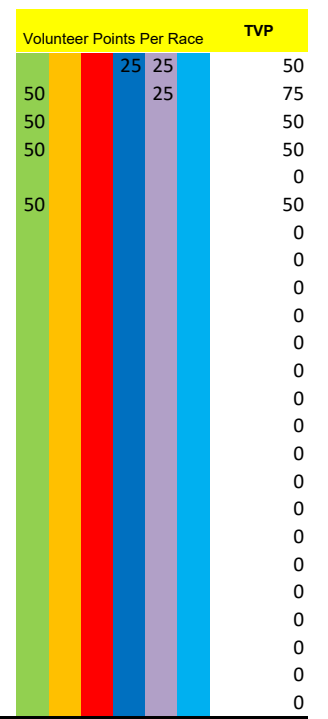

Points Ranking	Driver of Record	Veh #	Class	Battle at Primm	Ridgecrest	Caliente	Midnight Special	SNORE 250	Rage at the River	Volunteer Points	All races	Same Class	Worst throw out	Total
1	Shapiro, Emiley	1342	13 Class (Ltd Sp)	687	684	731	629	735	725	50	300	100	-629	4012
2	Koeth, Sarah	1372	13 Class (Ltd Sp)	575	355	620		600	480	75		100		2805
1	Bradley-shapley, Danielle	1313	13 Class (Ltd Sp)	535		660		620	495	50				2360
2	Shapley, Bill Jr.	1380	13 Class (Ltd Sp)	555	617	395				50				1617
3	Kitterman, Nellie	1391	13 Class (Ltd Sp)				692		685	0				1377
4	Cloud, Bree	1336	13 Class (Ltd Sp)	617					470	50				1137
5	Robinson, Richard	1367	13 Class (Ltd Sp)						806					806
6	Herrmann, Heather	1330	13 Class (Ltd Sp)						665					665
7	Whitehead, Brandon	1312	13 Class (Ltd Sp)					660		0				660
8	Duncan, Jason	1374	13 Class (Ltd Sp)						645					645
9	Reid, Byron	1321	13 Class (Ltd Sp)						625					625
10	Rodriguez, Alec	1333	13 Class (Ltd Sp)						615					615
11	Ingold, John	1303	13 Class (Ltd Sp)				585			0				585
12	DeLoach, Kelley	1313	13 Class (Ltd Sp)		575					0				575
13	Jones, Desirae	1309	13 Class (Ltd Sp)	515						0				515
14	Ledesma, Roberto	1318	13 Class (Ltd Sp)						505					505
15	Meehan, Mike	1399	13 Class (Ltd Sp)						485					485
16	Fogle, Katie	1320	13 Class (Ltd Sp)						475					475
17	Freeman, Ken	1301	13 Class (Ltd Sp)	416						0				416
18	Myers, Bryan	1331	13 Class (Ltd Sp)						415					415
19	Shapley, Bill III.	1380	13 Class (Ltd Sp)					400		0				400
20	DeVall, Matt	1381	13 Class (Ltd Sp)			395				0				395
21	Spitz, Savanna	1647	13 Class (Ltd Sp)				370			0				370
22	Davis, Scott	1355	13 Class (Ltd Sp)	340						0				340